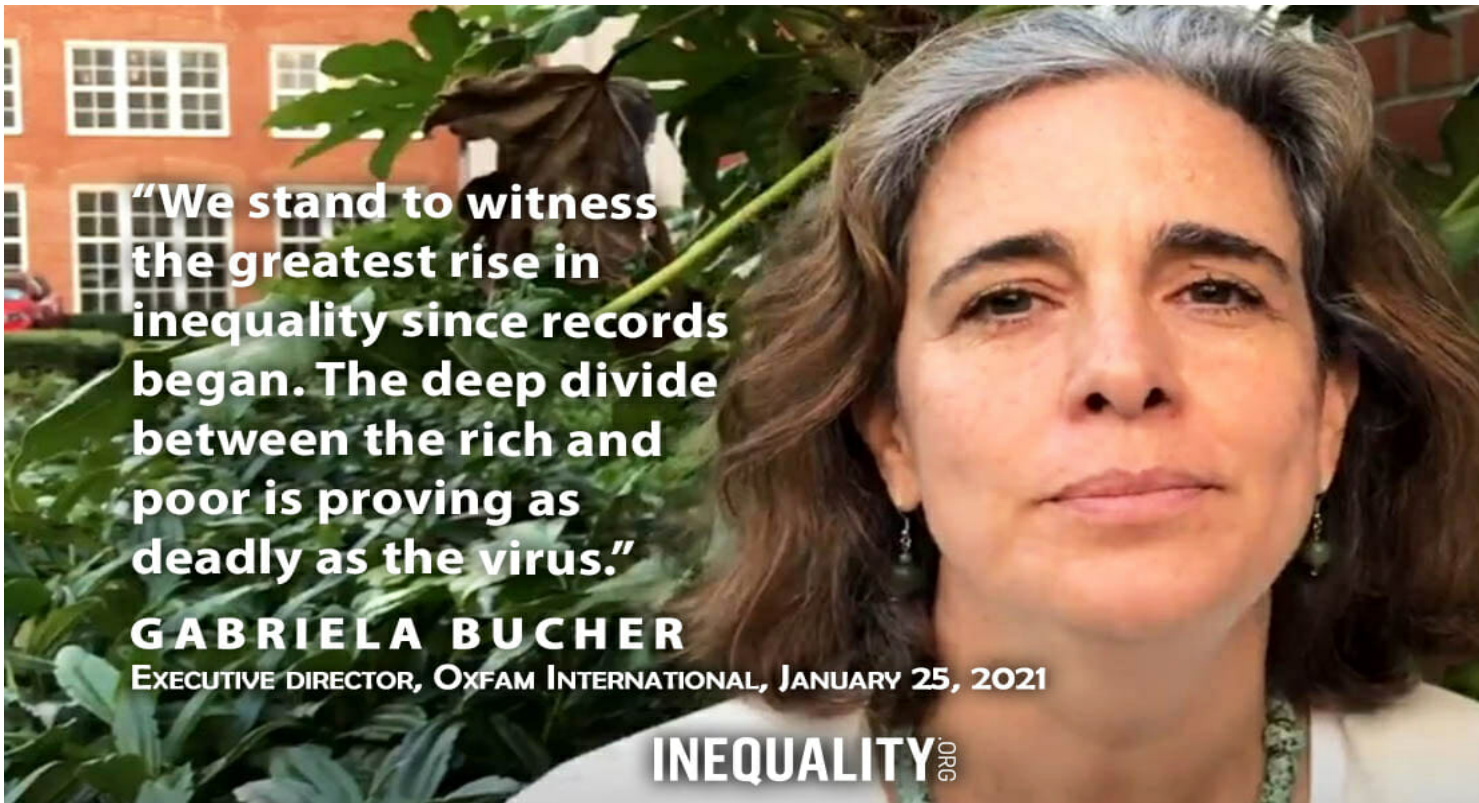

WORDS OF WISDOM

Written by admin

Tuesday, 02 February 2021 15:59 - Last Updated Tuesday, 02 February 2021 16:07

"We stand to witness the greatest rise in inequality since records began. The deep divide between the rich and poor is proving as deadly as the virus."

GABRIELA BUCHER

EXECUTIVE DIRECTOR, OXFAM INTERNATIONAL, JANUARY 25, 2021

INEQUALITY.ORG