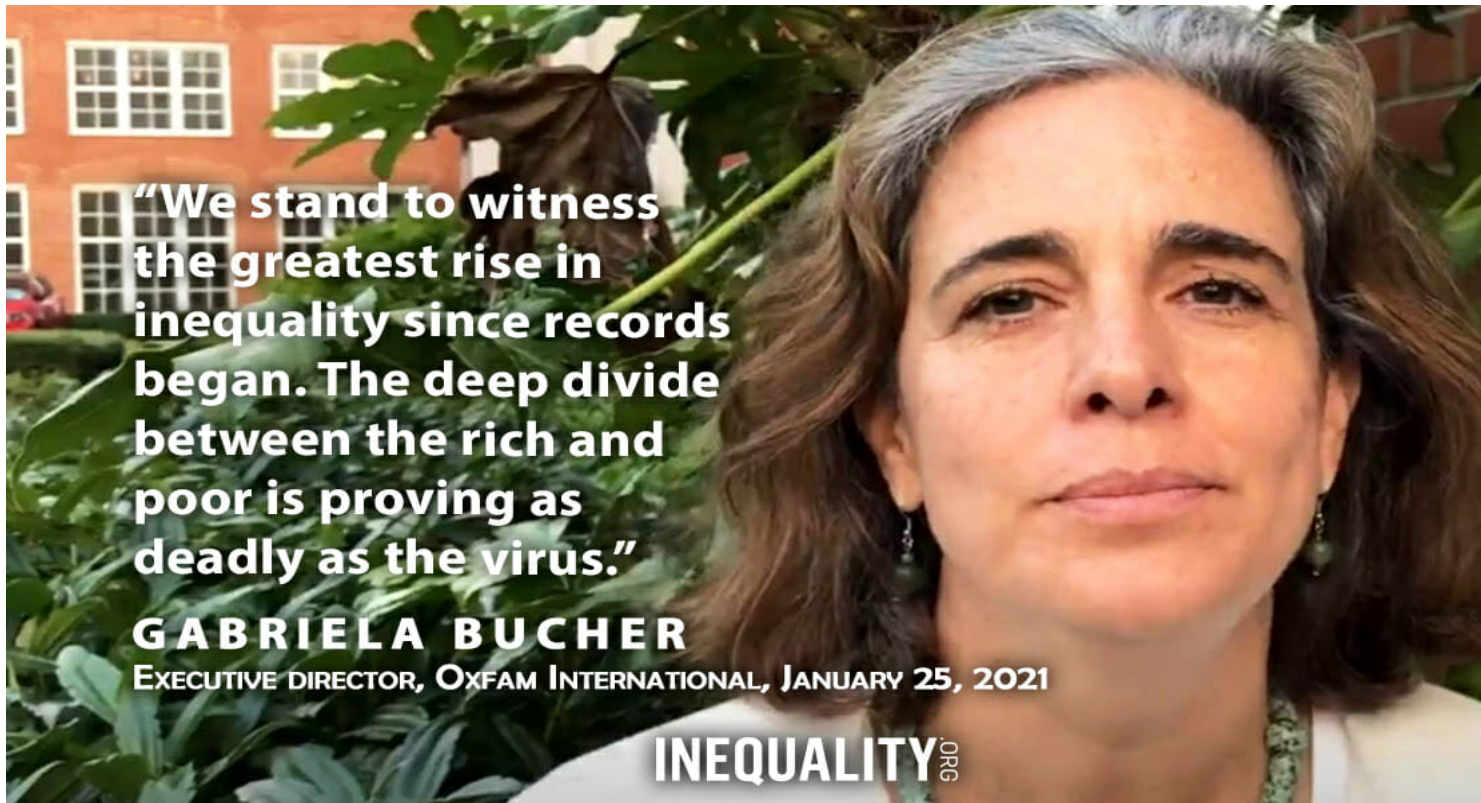

## WORDS OF WISDOM

Written by admin

Tuesday, 02 February 2021 15:59 - Last Updated Tuesday, 02 February 2021 16:07

---

**"We stand to witness the greatest rise in inequality since records began. The deep divide between the rich and poor is proving as deadly as the virus."**

**GABRIELA BUCHER**

EXECUTIVE DIRECTOR, OXFAM INTERNATIONAL, JANUARY 25, 2021

**INEQUALITY**.ORG